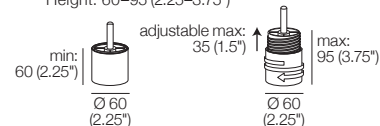

Universal Leg

Adjustable STD Black

Height: 60–95 (2.25–3.75")

Effective September 2024. Use Magic Joiner M95. Mattress sold separately. Sleep+ Mattresses fit to size on all King Living Beds. Bed and Mattress sizes comparable in country or region as indicated: Australia (AU) | America (US) | Canada (CA) | Asia (SG) | New Zealand (NZ). Mattress Area: dimensions provided for compatibility check. Sleep+ Mattress Components are not interchangeable – not sold separately. *Optional Components: Fit Covers and FlexMat are compatible with Sleep+ Mattresses 6000, 8000, and 9008 – sold separately. King Living has a policy of continuous improvement, changes to products and specifications may be made without prior notice. Images and drawings are representative of design only. Accessories not included.