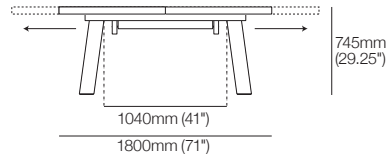

Side View Table Top Extension Stowed Under