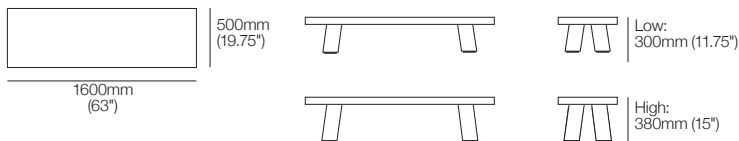

Heritage Tables

Heritage Oval Extension Table End View

Side View Table Top Extension Stowed Under

Side View Table Top Extended

Top View Table Top Extension Stowed Under

Top View Table Top Extended

Heritage Coffee Tables

Heritage Coffee Table Oval – Large

Table Top: 60mm (2.25") | Leg Option: Low or High
 Top View | Side View | End View

Heritage Coffee Table Oval – Medium

Table Top: 60mm (2.25") | Leg Option: Low or High
 Top View | Side View | End View

Heritage Coffee Table Rectangle – Large

Table Top: 60mm (2.25") | Leg Option: Low or High
 Top View | Side View | End View

Heritage Coffee Table Rectangle – Medium

Table Top: 60mm (2.25") | Leg Option: Low or High
 Top View | Side View | End View

Heritage Coffee Table Round – Large

Table Top: 60mm (2.25") | Leg Option: Low or High
 Top View | Side Views

Heritage Coffee Table Round – Medium

Table Top: 60mm (2.25") | Leg Option: Low or High
 Top View | Side Views