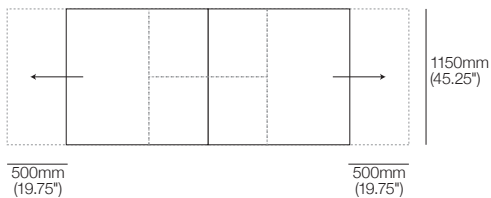

Side View
Table Top Extension Stowed Under

Side View
Table Top Extended

Top View
Table Top Extension Stowed Under

Top View
Table Top Extended

Heritage Fixed Table

End View

Side View

Top View

Heritage Coffee Table Oval – Large

Table Top: 60mm (2.25") | Leg Option: Low or High
 Top View | Side View | End View

Heritage Coffee Table Oval – Medium

Table Top: 60mm (2.25") | Leg Option: Low or High
 Top View | Side View | End View

Heritage Coffee Table Rectangle – Large

Table Top: 60mm (2.25") | Leg Option: Low or High
 Top View | Side View | End View

Heritage Coffee Table Rectangle – Medium

Table Top: 60mm (2.25") | Leg Option: Low or High
 Top View | Side View | End View

Heritage Coffee Table Round – Large

Table Top: 60mm (2.25") | Leg Option: Low or High
 Top View | Side Views

Heritage Coffee Table Round – Medium

Table Top: 60mm (2.25") | Leg Option: Low or High
 Top View | Side Views