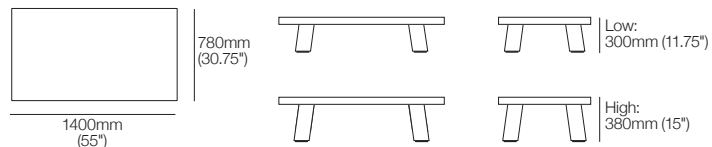

Heritage Tables

Heritage Oval Extension Table End View

Side View Table Top Extension Stowed Under

Side View Table Top Extended

Top View Table Top Extension Stowed Under

Top View Table Top Extended

Heritage Coffee Tables

Heritage Coffee Table Oval – Large

Table Top: 60mm (2.25") | Leg Option: Low or High
 Top View | Side View | End View

Heritage Coffee Table Oval – Medium

Table Top: 60mm (2.25") | Leg Option: Low or High
 Top View | Side View | End View

Heritage Coffee Table Rectangle – Large

Table Top: 60mm (2.25") | Leg Option: Low or High
 Top View | Side View | End View

Heritage Coffee Table Rectangle – Medium

Table Top: 60mm (2.25") | Leg Option: Low or High
 Top View | Side View | End View

Heritage Coffee Table Round – Large

Table Top: 60mm (2.25") | Leg Option: Low or High
 Top View | Side Views

Heritage Coffee Table Round – Medium

Table Top: 60mm (2.25") | Leg Option: Low or High
 Top View | Side Views