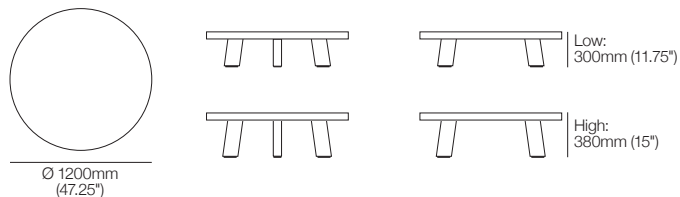

Heritage Coffee Table Oval – Large

Table Top: 60mm (2.25") | Leg Option: Low or High
 Top View | Side View | End View

Heritage Coffee Table Oval – Medium

Table Top: 60mm (2.25") | Leg Option: Low or High
 Top View | Side View | End View

Heritage Coffee Table Rectangle – Large

Table Top: 60mm (2.25") | Leg Option: Low or High
 Top View | Side View | End View

Heritage Coffee Table Rectangle – Medium

Table Top: 60mm (2.25") | Leg Option: Low or High
 Top View | Side View | End View

Heritage Coffee Table Round – Large

Table Top: 60mm (2.25") | Leg Option: Low or High
 Top View | Side Views

Heritage Coffee Table Round – Medium

Table Top: 60mm (2.25") | Leg Option: Low or High
 Top View | Side Views