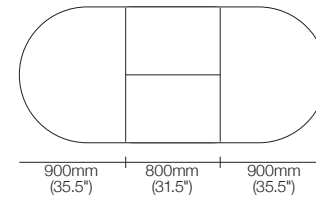

Heritage Tables

Heritage Oval Extension Table End View

Side View Table Top Extension Stowed Under

Side View Table Top Extended

Top View Table Top Extension Stowed Under

Top View Table Top Extended

Heritage Coffee Tables

Heritage Coffee Table Oval – Large

Table Top: 60mm (2.25") | Leg Option: Low or High
 Top View | Side View | End View

Heritage Coffee Table Oval – Medium

Table Top: 60mm (2.25") | Leg Option: Low or High
 Top View | Side View | End View

Heritage Coffee Table Rectangle – Large

Table Top: 60mm (2.25") | Leg Option: Low or High
 Top View | Side View | End View

Heritage Coffee Table Rectangle – Medium

Table Top: 60mm (2.25") | Leg Option: Low or High
 Top View | Side View | End View

Heritage Coffee Table Round – Large

Table Top: 60mm (2.25") | Leg Option: Low or High
 Top View | Side Views

Heritage Coffee Table Round – Medium

Table Top: 60mm (2.25") | Leg Option: Low or High
 Top View | Side Views