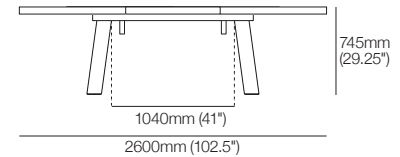

Heritage Tables

Heritage Oval Extension Table End View

Side View Table Top Extension Stowed Under

Side View Table Top Extended

Top View Table Top Extension Stowed Under

Top View Table Top Extended

Heritage Coffee Tables

Heritage Coffee Table Oval – Large

Table Top: 60mm (2.25") | Leg Option: Low or High
 Top View | Side View | End View

Heritage Coffee Table Oval – Medium

Table Top: 60mm (2.25") | Leg Option: Low or High
 Top View | Side View | End View

Heritage Coffee Table Rectangle – Large

Table Top: 60mm (2.25") | Leg Option: Low or High
 Top View | Side View | End View

Heritage Coffee Table Rectangle – Medium

Table Top: 60mm (2.25") | Leg Option: Low or High
 Top View | Side View | End View

Heritage Coffee Table Round – Large

Table Top: 60mm (2.25") | Leg Option: Low or High
 Top View | Side Views

Heritage Coffee Table Round – Medium

Table Top: 60mm (2.25") | Leg Option: Low or High
 Top View | Side Views