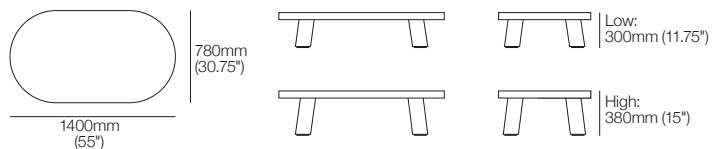

Heritage Tables

Heritage Oval Extension Table End View

Side View Table Top Extension Stowed Under

Side View Table Top Extended

Top View Table Top Extension Stowed Under

Top View Table Top Extended

Heritage Coffee Tables

Heritage Coffee Table Oval – Large

Table Top: 60mm (2.25") | Leg Option: Low or High
 Top View | Side View | End View

Heritage Coffee Table Oval – Medium

Table Top: 60mm (2.25") | Leg Option: Low or High
 Top View | Side View | End View

Heritage Coffee Table Rectangle – Large

Table Top: 60mm (2.25") | Leg Option: Low or High
 Top View | Side View | End View

Heritage Coffee Table Rectangle – Medium

Table Top: 60mm (2.25") | Leg Option: Low or High
 Top View | Side View | End View

Heritage Coffee Table Round – Large

Table Top: 60mm (2.25") | Leg Option: Low or High
 Top View | Side Views

Heritage Coffee Table Round – Medium

Table Top: 60mm (2.25") | Leg Option: Low or High
 Top View | Side Views