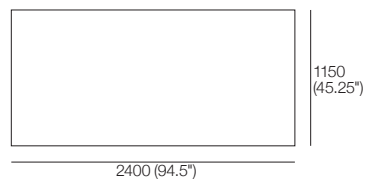

Side View
Table Top Extension Stowed Under

Side View
Table Top Extended

Top View
Table Top Extension Stowed Under

Top View
Table Top Extended

Heritage Fixed Table

End View

Side View

Top View

Heritage Tables

Heritage Oval Extension Table End View

Side View Table Top Extension Stowed Under

Side View Table Top Extended

Top View Table Top Extension Stowed Under

Top View Table Top Extended

Heritage Coffee Tables

Heritage Coffee Table Oval – Large

Table Top: 60mm (2.25") | Leg Option: Low or High
 Top View | Side View | End View

Heritage Coffee Table Oval – Medium

Table Top: 60mm (2.25") | Leg Option: Low or High
 Top View | Side View | End View

Heritage Coffee Table Rectangle – Large

Table Top: 60mm (2.25") | Leg Option: Low or High
 Top View | Side View | End View

Heritage Coffee Table Rectangle – Medium

Table Top: 60mm (2.25") | Leg Option: Low or High
 Top View | Side View | End View