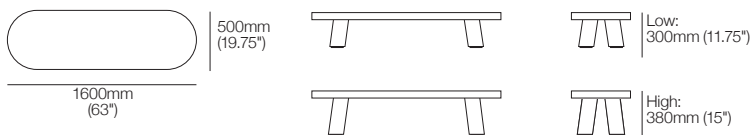

Heritage Tables

Heritage Oval Extension Table End View

Side View Table Top Extension Stowed Under

Side View Table Top Extended

Top View Table Top Extension Stowed Under

Top View Table Top Extended

Heritage Coffee Tables

Heritage Coffee Table Oval – Large

Table Top: 60mm (2.25") | Leg Option: Low or High
 Top View | Side View | End View

Heritage Coffee Table Oval – Medium

Table Top: 60mm (2.25") | Leg Option: Low or High
 Top View | Side View | End View

Heritage Coffee Table Rectangle – Large

Table Top: 60mm (2.25") | Leg Option: Low or High
 Top View | Side View | End View

Heritage Coffee Table Rectangle – Medium

Table Top: 60mm (2.25") | Leg Option: Low or High
 Top View | Side View | End View

Heritage Coffee Table Round – Large

Table Top: 60mm (2.25") | Leg Option: Low or High
 Top View | Side Views

Heritage Coffee Table Round – Medium

Table Top: 60mm (2.25") | Leg Option: Low or High
 Top View | Side Views