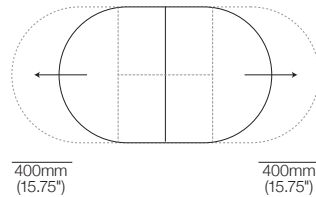

Heritage Tables

Heritage Oval Extension Table End View

Side View Table Top Extension Stowed Under

Side View Table Top Extended

Top View Table Top Extension Stowed Under

Top View Table Top Extended

Heritage Coffee Tables

Heritage Coffee Table Oval – Large

Table Top: 60mm (2.25") | Leg Option: Low or High
 Top View | Side View | End View

Heritage Coffee Table Oval – Medium

Table Top: 60mm (2.25") | Leg Option: Low or High
 Top View | Side View | End View

Heritage Coffee Table Rectangle – Large

Table Top: 60mm (2.25") | Leg Option: Low or High
 Top View | Side View | End View

Heritage Coffee Table Rectangle – Medium

Table Top: 60mm (2.25") | Leg Option: Low or High
 Top View | Side View | End View

Heritage Coffee Table Round – Large

Table Top: 60mm (2.25") | Leg Option: Low or High
 Top View | Side Views

Heritage Coffee Table Round – Medium

Table Top: 60mm (2.25") | Leg Option: Low or High
 Top View | Side Views