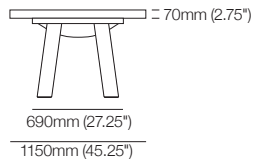

Side View
Table Top Extension Stowed Under

Side View
Table Top Extended

Top View
Table Top Extension Stowed Under

Top View
Table Top Extended

Heritage Fixed Table

End View

Side View

Top View

Heritage Coffee Table Oval – Large

Table Top: 60mm (2.25") | Leg Option: Low or High
 Top View | Side View | End View

Heritage Coffee Table Oval – Medium

Table Top: 60mm (2.25") | Leg Option: Low or High
 Top View | Side View | End View

Heritage Coffee Table Rectangle – Large

Table Top: 60mm (2.25") | Leg Option: Low or High
 Top View | Side View | End View

Heritage Coffee Table Rectangle – Medium

Table Top: 60mm (2.25") | Leg Option: Low or High
 Top View | Side View | End View

Heritage Coffee Table Round – Large

Table Top: 60mm (2.25") | Leg Option: Low or High
 Top View | Side Views

Heritage Coffee Table Round – Medium

Table Top: 60mm (2.25") | Leg Option: Low or High
 Top View | Side Views