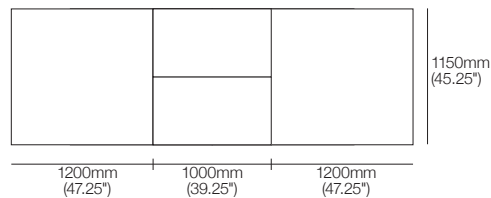

Side View
Table Top Extension Stowed Under

Side View
Table Top Extended

Top View
Table Top Extension Stowed Under

Top View
Table Top Extended

Heritage Fixed Table

End View

Side View

Top View

Heritage Tables

Heritage Oval Extension Table End View

Side View Table Top Extension Stowed Under

Side View Table Top Extended

Top View Table Top Extension Stowed Under

Top View Table Top Extended

Heritage Coffee Tables

Heritage Coffee Table Oval – Large

Table Top: 60mm (2.25") | Leg Option: Low or High
 Top View | Side View | End View

Heritage Coffee Table Oval – Medium

Table Top: 60mm (2.25") | Leg Option: Low or High
 Top View | Side View | End View

Heritage Coffee Table Rectangle – Large

Table Top: 60mm (2.25") | Leg Option: Low or High
 Top View | Side View | End View

Heritage Coffee Table Rectangle – Medium

Table Top: 60mm (2.25") | Leg Option: Low or High
 Top View | Side View | End View