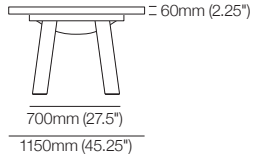

Heritage Tables

Heritage Oval Extension Table End View