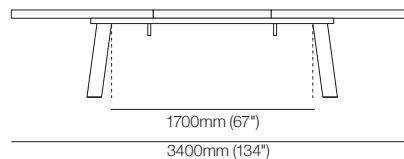

Side View
Table Top Extension Stowed Under

Side View
Table Top Extended

Top View
Table Top Extension Stowed Under

Top View
Table Top Extended

Heritage Fixed Table

End View

Side View

Top View

Heritage Coffee Table Oval – Large

Table Top: 60mm (2.25") | Leg Option: Low or High
 Top View | Side View | End View

Heritage Coffee Table Oval – Medium

Table Top: 60mm (2.25") | Leg Option: Low or High
 Top View | Side View | End View

Heritage Coffee Table Rectangle – Large

Table Top: 60mm (2.25") | Leg Option: Low or High
 Top View | Side View | End View

Heritage Coffee Table Rectangle – Medium

Table Top: 60mm (2.25") | Leg Option: Low or High
 Top View | Side View | End View

Heritage Coffee Table Round – Large

Table Top: 60mm (2.25") | Leg Option: Low or High
 Top View | Side Views

Heritage Coffee Table Round – Medium

Table Top: 60mm (2.25") | Leg Option: Low or High
 Top View | Side Views