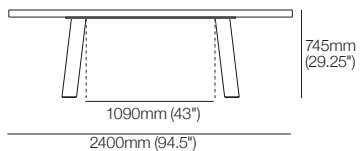

Side View
Table Top Extension Stowed Under

Side View
Table Top Extended

Top View
Table Top Extension Stowed Under

Top View
Table Top Extended

Heritage Fixed Table

End View

Side View

Top View

Heritage Coffee Table Oval – Large

Table Top: 60mm (2.25") | Leg Option: Low or High
 Top View | Side View | End View

Heritage Coffee Table Oval – Medium

Table Top: 60mm (2.25") | Leg Option: Low or High
 Top View | Side View | End View

Heritage Coffee Table Rectangle – Large

Table Top: 60mm (2.25") | Leg Option: Low or High
 Top View | Side View | End View

Heritage Coffee Table Rectangle – Medium

Table Top: 60mm (2.25") | Leg Option: Low or High
 Top View | Side View | End View

Heritage Coffee Table Round – Large

Table Top: 60mm (2.25") | Leg Option: Low or High
 Top View | Side Views

Heritage Coffee Table Round – Medium

Table Top: 60mm (2.25") | Leg Option: Low or High
 Top View | Side Views