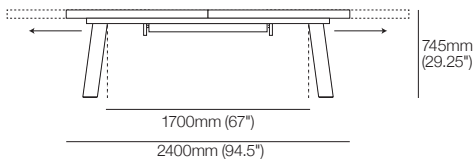

Side View
Table Top Extension Stowed Under

Side View
Table Top Extended

Top View
Table Top Extension Stowed Under

Top View
Table Top Extended

Heritage Fixed Table

End View

Side View

Top View

Heritage Coffee Table Oval – Large

Table Top: 60mm (2.25") | Leg Option: Low or High
 Top View | Side View | End View

Heritage Coffee Table Oval – Medium

Table Top: 60mm (2.25") | Leg Option: Low or High
 Top View | Side View | End View

Heritage Coffee Table Rectangle – Large

Table Top: 60mm (2.25") | Leg Option: Low or High
 Top View | Side View | End View

Heritage Coffee Table Rectangle – Medium

Table Top: 60mm (2.25") | Leg Option: Low or High
 Top View | Side View | End View

Heritage Coffee Table Round – Large

Table Top: 60mm (2.25") | Leg Option: Low or High
 Top View | Side Views

Heritage Coffee Table Round – Medium

Table Top: 60mm (2.25") | Leg Option: Low or High
 Top View | Side Views