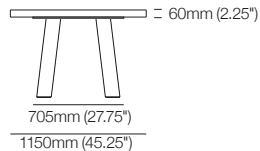

Side View
Table Top Extension Stowed Under

Side View
Table Top Extended

Top View
Table Top Extension Stowed Under

Top View
Table Top Extended

Heritage Fixed Table

End View

Side View

Top View

Heritage Coffee Table Oval – Large

Table Top: 60mm (2.25") | Leg Option: Low or High
 Top View | Side View | End View

Heritage Coffee Table Oval – Medium

Table Top: 60mm (2.25") | Leg Option: Low or High
 Top View | Side View | End View

Heritage Coffee Table Rectangle – Large

Table Top: 60mm (2.25") | Leg Option: Low or High
 Top View | Side View | End View

Heritage Coffee Table Rectangle – Medium

Table Top: 60mm (2.25") | Leg Option: Low or High
 Top View | Side View | End View

Heritage Coffee Table Round – Large

Table Top: 60mm (2.25") | Leg Option: Low or High
 Top View | Side Views

Heritage Coffee Table Round – Medium

Table Top: 60mm (2.25") | Leg Option: Low or High
 Top View | Side Views