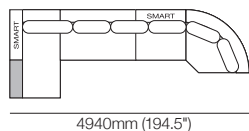

Jasper Curve Sofa 5-Seater with Chaise

Jasper can easily be reconfigured to suit your lifestyle and space.

Jasper Curve Sofa 5-Seater with Chaise

Package C21T (Standard or SMART)
Configurations (SMART Package shown):