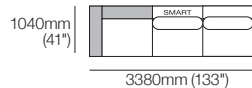

## Jasper Curve Sofa 6-Seater

Package C3 (Standard or SMART)

Configurations (SMART Package shown):

\*Bed Brackets