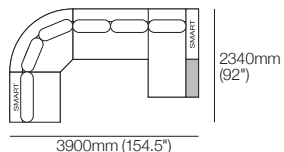

Jasper Curve Sofa 5-Seater with Chaise

Jasper can easily be reconfigured to suit your lifestyle and space.

Jasper Curve Sofa 5-Seater with Chaise

Package C21T (Standard or SMART)
Configurations (SMART Package shown):