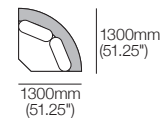

Jasper Curve Sofa 5-Seater with Chaise

Package C22T (Standard or SMART)
Configurations (SMART Package shown):