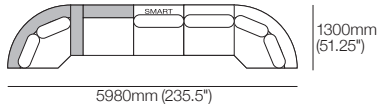

Jasper Curve Sofa 6-Seater | Jasper Curve Corner

Jasper can easily be reconfigured to suit your lifestyle and space.

Jasper Curve Sofa 6-Seater

Package C3 (Standard or SMART)

Configurations (SMART Package shown):