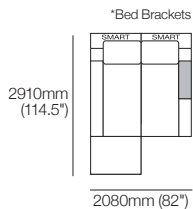

Jasper Curve Sofa 5-Seater with Chaise

Jasper can easily be reconfigured to suit your lifestyle and space.

Jasper Curve Sofa 5-Seater with Chaise

Package C21T (Standard or SMART)
Configurations (SMART Package shown):