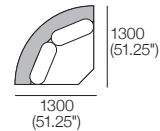

Jasper Curve Corner (Timber)

Configuration: