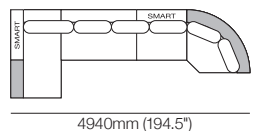

Jasper Curve Sofa 5-Seater with Chaise

Package C22T (Standard or SMART)
Configurations (SMART Package shown):