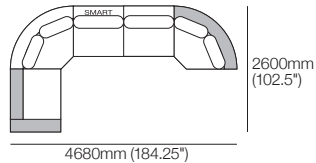

## Jasper Curve Sofa 6-Seater

Package C3 (Standard or SMART)

Configurations (SMART Package shown):

\*Bed Brackets