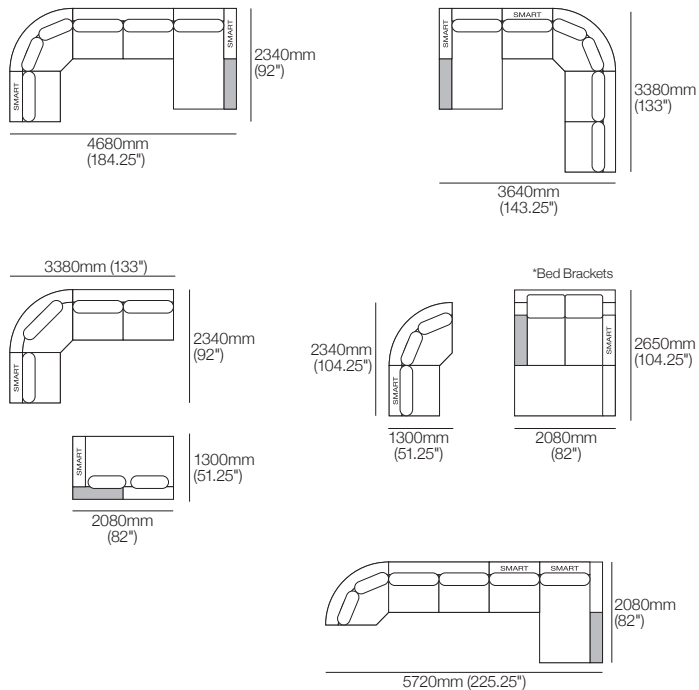

Jasper Curve Sofa 6-Seater with Chaise

Jasper can easily be reconfigured to suit your lifestyle and space.

Jasper Curve Sofa 6-Seater with Chaise

Package C11T (Standard or SMART)
Configurations (SMART Package shown):