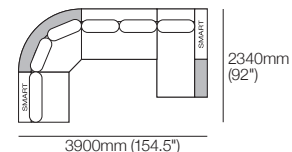

Jasper Curve Sofa 5-Seater with Chaise

Package C22T (Standard or SMART)
Configurations (SMART Package shown):