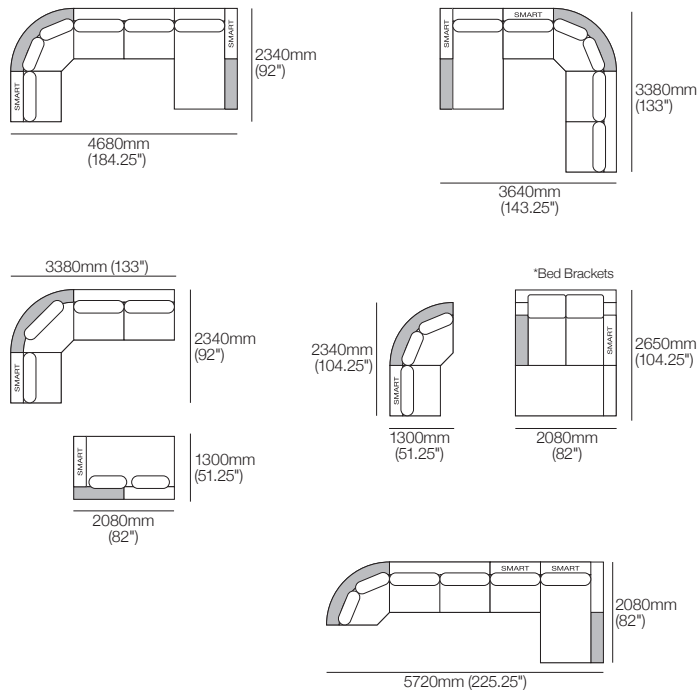

Jasper Curve Sofa 6-Seater with Chaise

Package C12T (Standard or SMART)
Configurations (SMART Package shown):