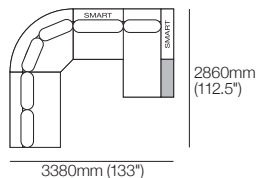

Jasper Curve Sofa 5-Seater with Chaise

Jasper can easily be reconfigured to suit your lifestyle and space.

Jasper Curve Sofa 5-Seater with Chaise

Package C21T (Standard or SMART)
Configurations (SMART Package shown):