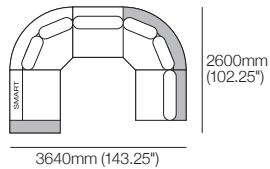

Jasper Curve Sofa 6-Seater | Jasper Curve Corner

Jasper can easily be reconfigured to suit your lifestyle and space.

Jasper Curve Sofa 6-Seater

Package C3 (Standard or SMART)

Configurations (SMART Package shown):