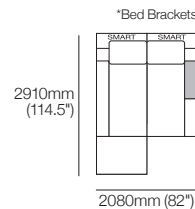

Jasper Curve Sofa 5-Seater with Chaise

Package C22T (Standard or SMART)
Configurations (SMART Package shown):