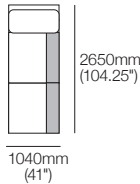

## Jasper Curve Sofa 6-Seater

Package C3 (Standard or SMART)

Configurations (SMART Package shown):

\*Bed Brackets