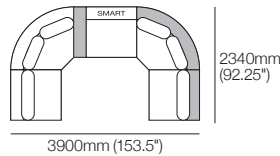

Jasper Curve Sofa 6-Seater | Jasper Curve Corner

Jasper can easily be reconfigured to suit your lifestyle and space.

Jasper Curve Sofa 6-Seater

Package C3 (Standard or SMART)

Configurations (SMART Package shown):