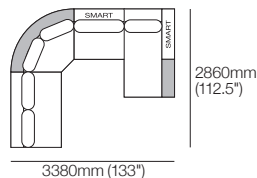

Jasper Curve Sofa 5-Seater with Chaise

Package C22T (Standard or SMART)
Configurations (SMART Package shown):