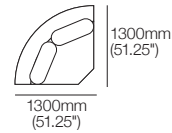

Jasper Curve Corner (Upholstered)

Configuration: