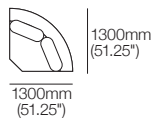

Jasper Curve Sofa 5-Seater with Chaise

Jasper can easily be reconfigured to suit your lifestyle and space.

Jasper Curve Sofa 5-Seater with Chaise

Package C21T (Standard or SMART)
Configurations (SMART Package shown):