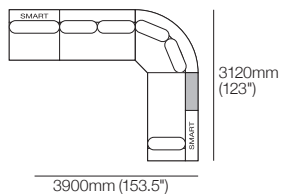

Jasper Curve Sofa 5-Seater with Chaise

Jasper can easily be reconfigured to suit your lifestyle and space.

Jasper Curve Sofa 5-Seater with Chaise

Package C21T (Standard or SMART)
Configurations (SMART Package shown):