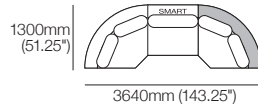

Jasper Curve Sofa 6-Seater | Jasper Curve Corner

Jasper can easily be reconfigured to suit your lifestyle and space.

Jasper Curve Sofa 6-Seater

Package C3 (Standard or SMART)

Configurations (SMART Package shown):