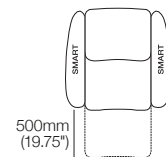

King Cinema Premiere

Packages | SMART Pocket Accessories

King Cinema Premiere
3-Seater 800R MEDIA SMART
Top View

min:
1175mm
(46.25")
max (reclined):
1670mm
(65.75")

3326mm (131")

King Cinema Premiere
2.5-Seater 900R MEDIA SMART
Top View

min:
1105mm
(43.5")
max (reclined):
1600mm
(63")

2460mm (97")

King Cinema Premiere
2-Seater 800R SMART
Top View

min:
1080mm
(42.5")
max (reclined):
1580mm
(62.25")

2010mm (79.25")

King Cinema Premiere
Armchair 700R SMART
Top View

min:
1080mm
(42.5")
max (reclined):
1580mm
(62.25")

500mm
(19.75")

700mm (27.5")

Optional SMART Pocket Accessories

Table 350 Round

Charge Table 350 Round

King Sofa Light LED

Sonos Bracket