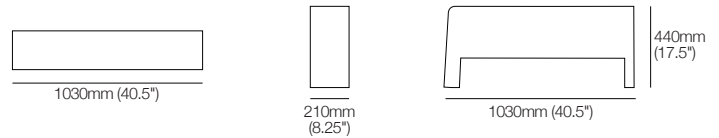

min:
1080mm
(42.5")
max (reclined):
1580mm
(62.25")

500mm
(19.75")

700mm (27.5")

Optional SMART Pocket Accessories

Table 350 Round

Charge Table 350 Round

King Sofa Light LED

Sonos Bracket

King Cinema Premiere

Media Consoles | Media Wedges

King Cinema Media Console Compact SMART

Top View | End View | Side View

King Cinema Media Console Wide SMART

Top View | End View | Side View

King Cinema Media Console Wedge Storage Wide SMART Charge

Closed: Top View | End View | Side View

King Cinema Media Console XW Storage SMART / or King Cinema Media Console XW Storage SMART Charge

Closed: Top View | End View | Side View

Open: Top View | End View | Side View