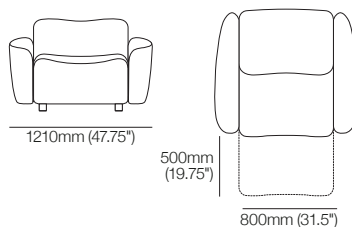

King Cinema Premiere Chair 800R

Front View | Top View

King Cinema Premiere Chair 900R

Front View | Top View

King Cinema Premiere Chair Modules: 700R : 800R : 900R

General Side View Chair Positions (SMART Pocket Shown): Closed | Headrest Up | Open (Reclined)

King Cinema Premiere

Packages | SMART Pocket Accessories

King Cinema Premiere
3-Seater 800R MEDIA SMART
Top View

min:
1175mm
(46.25")
max (reclined):
1670mm
(65.75")

3326mm (131")

King Cinema Premiere
2.5-Seater 900R MEDIA SMART
Top View

min:
1105mm
(43.5")
max (reclined):
1600mm
(63")

2460mm (97")

King Cinema Premiere
2-Seater 800R SMART
Top View

min:
1080mm
(42.5")
max (reclined):
1580mm
(62.25")

2010mm (79.25")

King Cinema Premiere
Armchair 700R SMART
Top View

min:
1080mm
(42.5")
max (reclined):
1580mm
(62.25")

500mm
(19.75")

700mm (27.5")

Optional SMART Pocket Accessories

Table 350 Round

Charge Table 350 Round

King Sofa Light LED

Sonos Bracket