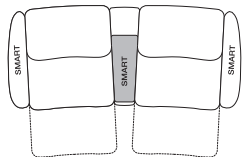

King Cinema Premiere

Packages | SMART Pocket Accessories

King Cinema Premiere
3-Seater 800R MEDIA SMART
Top View

min:
1175mm
(46.25")
max (reclined):
1670mm
(65.75")

3326mm (131")

King Cinema Premiere
2.5-Seater 900R MEDIA SMART
Top View

min:
1105mm
(43.5")
max (reclined):
1600mm
(63")

2460mm (97")

King Cinema Premiere
2-Seater 800R SMART
Top View

min:
1080mm
(42.5")
max (reclined):
1580mm
(62.25")

2010mm (79.25")

King Cinema Premiere
Armchair 700R SMART
Top View

min:
1080mm
(42.5")
max (reclined):
1580mm
(62.25")

500mm
(19.75")

700mm (27.5")

Optional SMART Pocket Accessories

Table 350 Round

Charge Table 350 Round

King Sofa Light LED

Sonos Bracket