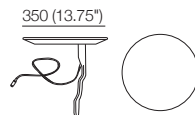

min:
1105mm
(43.5")
max (reclined):
1600mm
(63")

2460mm (97")

King Cinema Premiere
2-Seater 800R SMART
Top View

min:
1080mm
(42.5")
max (reclined):
1580mm
(62.25")

2010mm (79.25")

King Cinema Premiere
Armchair 700R SMART
Top View

min:
1080mm
(42.5")
max (reclined):
1580mm
(62.25")

500mm
(19.75")

700mm (27.5")

Optional SMART Pocket Accessories

Table 350 Round

Charge Table 350 Round

King Sofa Light LED

Sonos Bracket