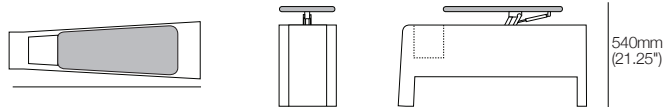

King Cinema Premiere

Media Consoles | Media Wedges

King Cinema Media Console Compact SMART

Top View | End View | Side View

King Cinema Media Console Wide SMART

Top View | End View | Side View

King Cinema Media Console Wedge Storage Wide SMART Charge

Closed: Top View | End View | Side View

King Cinema Media Console XW Storage SMART / or King Cinema Media Console XW Storage SMART Charge

Closed: Top View | End View | Side View

Open: Top View | End View | Side View