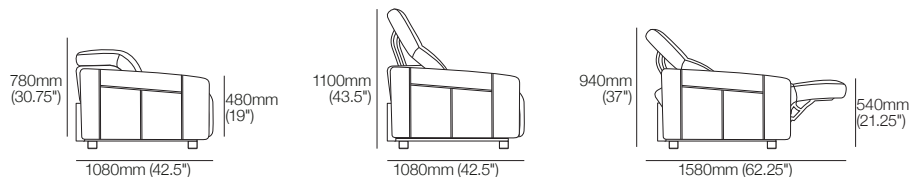

King Cinema Premiere Chair 800R

Front View | Top View

King Cinema Premiere Chair 900R

Front View | Top View

King Cinema Premiere Chair Modules: 700R : 800R : 900R

General Side View Chair Positions (SMART Pocket Shown): Closed | Headrest Up | Open (Reclined)

King Cinema Premiere

Packages | SMART Pocket Accessories

King Cinema Premiere
3-Seater 800R MEDIA SMART
Top View

min:
1175mm
(46.25")
max (reclined):
1670mm
(65.75")

3326mm (131")

King Cinema Premiere
2.5-Seater 900R MEDIA SMART
Top View

min:
1105mm
(43.5")
max (reclined):
1600mm
(63")

2460mm (97")

King Cinema Premiere
2-Seater 800R SMART
Top View

min:
1080mm
(42.5")
max (reclined):
1580mm
(62.25")

2010mm (79.25")

King Cinema Premiere
Armchair 700R SMART
Top View

min:
1080mm
(42.5")
max (reclined):
1580mm
(62.25")

500mm
(19.75")

700mm (27.5")

Optional SMART Pocket Accessories

Table 350 Round

Charge Table 350 Round

King Sofa Light LED

Sonos Bracket