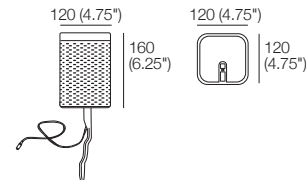

Sonos Bracket

Compatible with:
Sonos Play 1; Sonos One; Sonos One SL