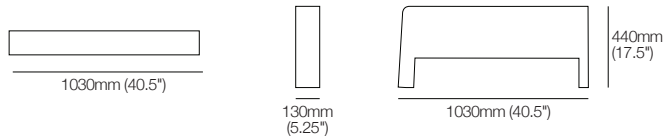

King Cinema Premiere

Media Consoles | Media Wedges

King Cinema Media Console Compact SMART

Top View | End View | Side View