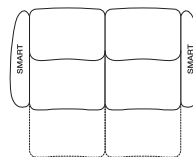

King Cinema Premiere

Packages | SMART Pocket Accessories

King Cinema Premiere
3-Seater 800R MEDIA SMART
Top View

min:
1175mm
(46.25")
max (reclined):
1670mm
(65.75")

3326mm (131")

King Cinema Premiere
2.5-Seater 900R MEDIA SMART
Top View

min:
1105mm
(43.5")
max (reclined):
1600mm
(63")

2460mm (97")

King Cinema Premiere
2-Seater 800R SMART
Top View

min:
1080mm
(42.5")
max (reclined):
1580mm
(62.25")

2010mm (79.25")

King Cinema Premiere
Armchair 700R SMART
Top View

min:
1080mm
(42.5")
max (reclined):
1580mm
(62.25")

500mm
(19.75")

700mm (27.5")

Optional SMART Pocket Accessories

Table 350 Round

Charge Table 350 Round

King Sofa Light LED

Sonos Bracket