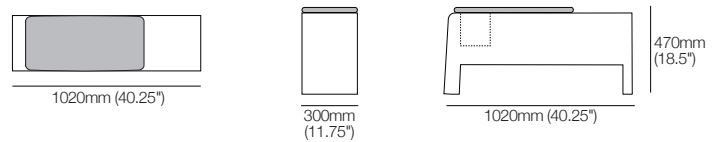

min:
1080mm
(42.5")
max (reclined):
1580mm
(62.25")

500mm
(19.75")

700mm (27.5")

Optional SMART Pocket Accessories

Table 350 Round

Charge Table 350 Round

King Sofa Light LED

Sonos Bracket

King Cinema Premiere

Media Consoles | Media Wedges

King Cinema Media Console Compact SMART

Top View | End View | Side View

King Cinema Media Console Wide SMART

Top View | End View | Side View

King Cinema Media Console Wedge Storage Wide SMART Charge

Closed: Top View | End View | Side View

King Cinema Media Console XW Storage SMART / or King Cinema Media Console XW Storage SMART Charge

Closed: Top View | End View | Side View

Open: Top View | End View | Side View