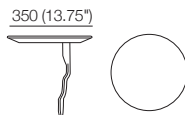

King Cinema Premiere

Packages | SMART Pocket Accessories

King Cinema Premiere
3-Seater 800R MEDIA SMART
Top View

min:
1175mm
(46.25")
max (reclined):
1670mm
(65.75")

3326mm (131")

King Cinema Premiere
2.5-Seater 900R MEDIA SMART
Top View

min:
1105mm
(43.5")
max (reclined):
1600mm
(63")

2460mm (97")

King Cinema Premiere
2-Seater 800R SMART
Top View

min:
1080mm
(42.5")
max (reclined):
1580mm
(62.25")

2010mm (79.25")

King Cinema Premiere
Armchair 700R SMART
Top View

min:
1080mm
(42.5")
max (reclined):
1580mm
(62.25")

500mm
(19.75")

700mm (27.5")

Optional SMART Pocket Accessories

Table 350 Round

Charge Table 350 Round

King Sofa Light LED

Sonos Bracket