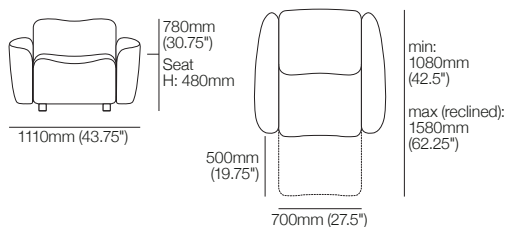

King Cinema Premiere Chair 800R

Front View | Top View

King Cinema Premiere Chair 900R

Front View | Top View

King Cinema Premiere Chair Modules: 700R : 800R : 900R

General Side View Chair Positions (SMART Pocket Shown): Closed | Headrest Up | Open (Reclined)

King Cinema Premiere

Packages | SMART Pocket Accessories

King Cinema Premiere
3-Seater 800R MEDIA SMART
Top View

min:
1175mm
(46.25")
max (reclined):
1670mm
(65.75")

3326mm (131")

King Cinema Premiere
2.5-Seater 900R MEDIA SMART
Top View

min:
1105mm
(43.5")
max (reclined):
1600mm
(63")

2460mm (97")

King Cinema Premiere
2-Seater 800R SMART
Top View

min:
1080mm
(42.5")
max (reclined):
1580mm
(62.25")

2010mm (79.25")

King Cinema Premiere
Armchair 700R SMART
Top View

min:
1080mm
(42.5")
max (reclined):
1580mm
(62.25")

500mm
(19.75")

700mm (27.5")

Optional SMART Pocket Accessories

Table 350 Round

Charge Table 350 Round

King Sofa Light LED

Sonos Bracket