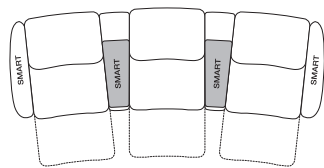

King Cinema Premiere Chair 800R

Front View | Top View

King Cinema Premiere Chair 900R

Front View | Top View

King Cinema Premiere Chair Modules: 700R : 800R : 900R

General Side View Chair Positions (SMART Pocket Shown): Closed | Headrest Up | Open (Reclined)

Effective December 2024, King Cinema Premiere uses TouchGlide® Technology. The weight limit for the recliner mechanism used in King Cinema Premiere is 130kg (286.5lb). The weight limit for King Cinema Premiere footrest is 15kg (33lb). As King Living has a policy of continuous improvement, changes to products and specifications may be made without prior notice. Images and drawings are representative of design only. Accessories not included.

King Cinema Premiere

Packages | SMART Pocket Accessories

King Cinema Premiere
3-Seater 800R MEDIA SMART
Top View

min:
1175mm
(46.25")
max (reclined):
1670mm
(65.75")

3326mm (131")

King Cinema Premiere
2.5-Seater 900R MEDIA SMART
Top View