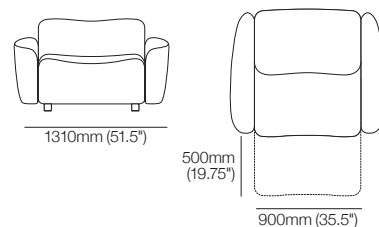

King Cinema Premiere Chair 800R

Front View | Top View

King Cinema Premiere Chair 900R

Front View | Top View

King Cinema Premiere Chair Modules: 700R : 800R : 900R

General Side View Chair Positions (SMART Pocket Shown): Closed | Headrest Up | Open (Reclined)

King Cinema Premiere

Packages | SMART Pocket Accessories

King Cinema Premiere
3-Seater 800R MEDIA SMART
Top View

min:
1175mm
(46.25")
max (reclined):
1670mm
(65.75")

3326mm (131")

King Cinema Premiere
2.5-Seater 900R MEDIA SMART
Top View

min:
1105mm
(43.5")
max (reclined):
1600mm
(63")

2460mm (97")

King Cinema Premiere
2-Seater 800R SMART
Top View

min:
1080mm
(42.5")
max (reclined):
1580mm
(62.25")

2010mm (79.25")

King Cinema Premiere
Armchair 700R SMART
Top View

min:
1080mm
(42.5")
max (reclined):
1580mm
(62.25")

500mm
(19.75")

700mm (27.5")

Optional SMART Pocket Accessories

Table 350 Round

Charge Table 350 Round

King Sofa Light LED

Sonos Bracket