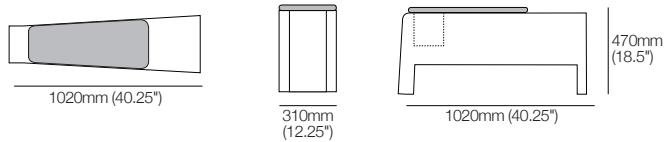

min:
1080mm
(42.5")
max (reclined):
1580mm
(62.25")

500mm
(19.75")

700mm (27.5")

Optional SMART Pocket Accessories

Table 350 Round

Charge Table 350 Round

King Sofa Light LED

Sonos Bracket

King Cinema Premiere

Media Consoles | Media Wedges

King Cinema Media Console Compact SMART

Top View | End View | Side View

King Cinema Media Console Wide SMART

Top View | End View | Side View

King Cinema Media Console Wedge Storage Wide SMART Charge

Closed: Top View | End View | Side View

King Cinema Media Console XW Storage SMART / or King Cinema Media Console XW Storage SMART Charge

Closed: Top View | End View | Side View

Open: Top View | End View | Side View