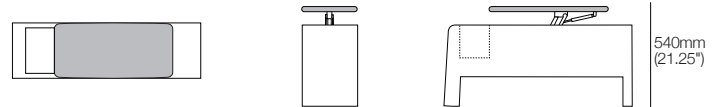

Open: Top View | End View | Side View