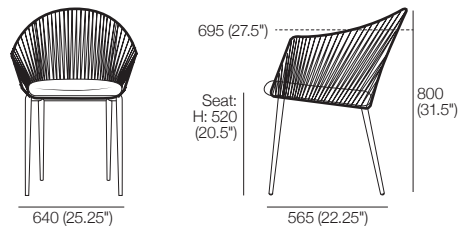

K I N G

Quay Outdoor

Dining Chairs | Barstools | Counter Stools

DT2022057-V6

kingliving.com

Quay Outdoor

Dining Chairs

Dining Chair (Upholstered)
Front View | Side View

Dining Chair (Woven)
Front View | Side View

Dining Chair (WeatherWeave)
Front View | Side View

Armless Dining Chair (Upholstered)
Front View | Side View

Armless Dining Chair (WeatherWeave)
Front View | Side View

Quay Outdoor

Barstools and Counter Stools

Barstool (Upholstered)
Front View | Side View

Barstool (Woven)
Front View | Side View

Barstool (WeatherWeave)
Front View | Side View

Counter Stool (Upholstered)
Front View | Side View

Counter Stool (WeatherWeave)
Front View | Side View