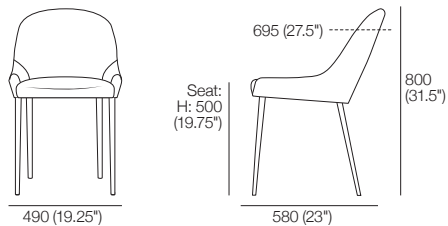

Armless Dining Chair (Upholstered)
Front View | Side View