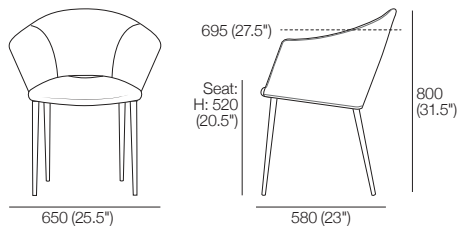

K I N G

Quay Outdoor

Dining Chairs | Barstools | Counter Stools

DT2022057-V6

kingliving.com

Quay Outdoor

Dining Chairs

Dining Chair (Upholstered)
Front View | Side View

Dining Chair (Woven)
Front View | Side View

Dining Chair (WeatherWeave)
Front View | Side View

Armless Dining Chair (Upholstered)
Front View | Side View

Armless Dining Chair (WeatherWeave)
Front View | Side View