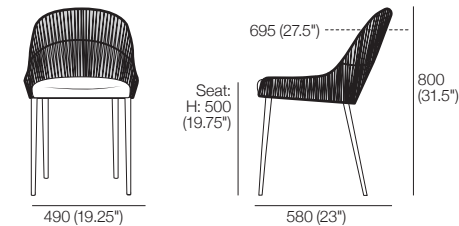

K I N G

Quay Outdoor

Dining Chairs | Barstools | Counter Stools

DT2022057-V6

kingliving.com

Quay Outdoor

Dining Chairs

Dining Chair (Upholstered)
Front View | Side View

Dining Chair (Woven)
Front View | Side View

Dining Chair (WeatherWeave)
Front View | Side View

Armless Dining Chair (Upholstered)
Front View | Side View

Armless Dining Chair (WeatherWeave)
Front View | Side View

Quay Outdoor

Barstools and Counter Stools

Barstool (Upholstered)
Front View | Side View

Barstool (Woven)
Front View | Side View

Barstool (WeatherWeave)
Front View | Side View

Counter Stool (Upholstered)
Front View | Side View

Counter Stool (WeatherWeave)
Front View | Side View