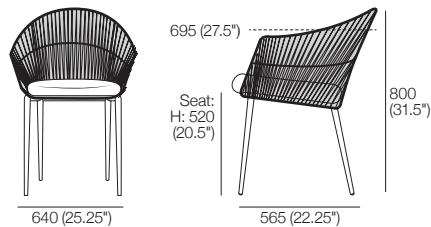

K I N G

Quay Outdoor

Dining Chairs | Barstools | Counter Stools

DT2022057-V6

kingliving.com

Quay Outdoor

Dining Chairs

Dining Chair (Upholstered)
Front View | Side View

Dining Chair (Woven)
Front View | Side View

Dining Chair (WeatherWeave)
Front View | Side View

Armless Dining Chair (Upholstered)
Front View | Side View

Armless Dining Chair (WeatherWeave)
Front View | Side View

Quay Outdoor

Barstools and Counter Stools

Barstool (Upholstered)
Front View | Side View

Barstool (Woven)
Front View | Side View

Barstool (WeatherWeave)
Front View | Side View

Counter Stool (Upholstered)
Front View | Side View

Counter Stool (WeatherWeave)
Front View | Side View