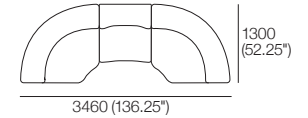

Package: C

Configurations: