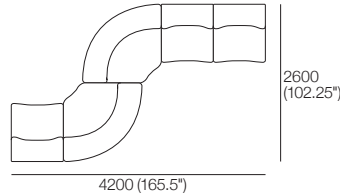

Package: C

Configurations: