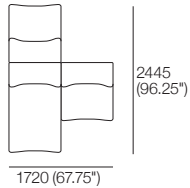

960 (37.75")

Side View

Front View

Chaise

Top View

860 (34")

Side View

Front View

Chaise with Armrest

Top View

910 (36")

Side View

Front View

Corner

Top View

960 (37.75")

Side View

Curve

Top View

1300 (51.25")

Side View

1977 Outdoor Packages

Package: A

Configurations: