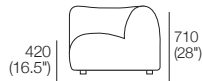

960 (37.75")

Side View

Front View

Chaise

Top View

860 (34")

Side View

Front View

Chaise with Armrest

Top View

910 (36")

Side View

Front View

Corner

Top View

960 (37.75")

Side View

Curve

Top View

1300 (51.25")

Side View

1977 Outdoor Packages

Package: A

Configurations: