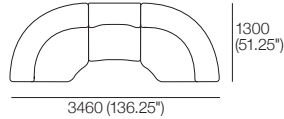

Package: B

Configurations: