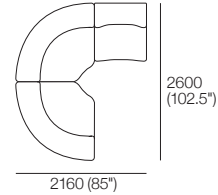

Package: B

Configurations: