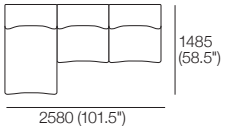

Chaise with Armrest

Top View

910 (36")

Side View

Front View

Corner

Top View

960 (37.75")

Side View

Curve

Top View

1300 (51.25")

Side View

1977 Outdoor Packages

Package: A

Configurations: