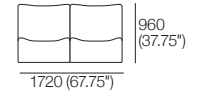

Package: C

Configurations: