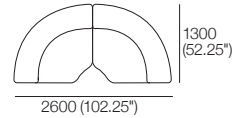

Package: C

Configurations: