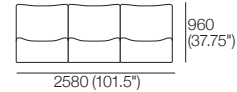

Package: C

Configurations: