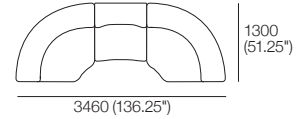

Package: B

Configurations: