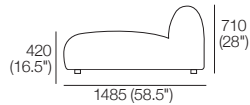

Top View

860 (34")

Side View

Front View

Armrest

(Optional)

Chair with Armrests

Top View

960 (37.75")

Side View

Front View

Chaise

Top View

860 (34")

Side View

Front View

Chaise with Armrest

Top View

910 (36")

Side View

Front View

Corner

Top View

960 (37.75")

Side View

Curve

Top View

1300 (51.25")

Side View

1977 Outdoor Packages

Package: A

Configurations: