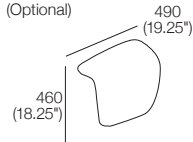

Top View

860 (34")

Side View

Front View

Armrest

(Optional)

Chair with Armrests

Top View

960 (37.75")

Side View

Front View

Chaise

Top View

860 (34")

Side View

Front View

Chaise with Armrest

Top View

910 (36")

Side View

Front View

Corner

Top View

960 (37.75")

Side View

Curve

Top View

1300 (51.25")

Side View

1977 Outdoor Packages

Package: A

Configurations: