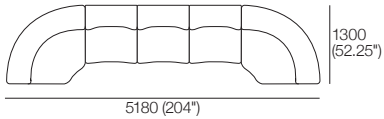

Package: C

Configurations: