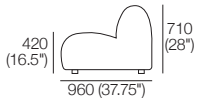

Top View

860 (34")

Side View

Front View

Armrest

(Optional)

Chair with Armrests

Top View

960 (37.75")

Side View

Front View

Chaise

Top View

860 (34")

Side View

Front View

Chaise with Armrest

Top View

910 (36")

Side View

Front View

Corner

Top View

960 (37.75")

Side View

Curve

Top View

1300 (51.25")

Side View

1977 Outdoor Packages

Package: A

Configurations: