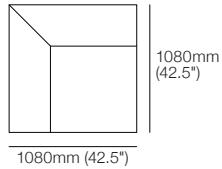

1977 Sofa Pool Float

Top View

Front View

Side View

Top View

Front View

Side View