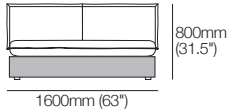

Standard:
920mm
(36.25")

Deep:
1010mm
(39.75")

Standard:
1720mm
(67.75")

Deep:
1810mm
(71.25")

Bolster Arm 780 with Bolster Brackets

2-Seater – WeatherWeave Armless Front View | Side View

2-Seater – WeatherWeave With Bolster Arms Front View