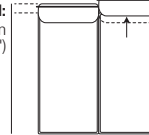

K I N G

DT2024203

kingliving.com

Delta Coast Outdoor

Delta Coast Outdoor

Back Bracket (Dual-positioning)

Back: Standard Position For Standard Seat

Back: Deep Position For Deep Seat

Standard:
920mm
(36.25")

Deep:
1010mm
(39.75")

Standard:
1720mm
(67.75")

Deep:
1810mm
(71.25")

Bolster Arm 780 with Bolster Brackets

2-Seater – WeatherWeave Armless Front View | Side View

2-Seater – WeatherWeave With Bolster Arms Front View