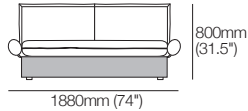

Standard:
920mm
(36.25")

Deep:
1010mm
(39.75")

Standard:
1720mm
(67.75")

Deep:
1810mm
(71.25")

Bolster Arm 780 with Bolster Brackets

2-Seater – WeatherWeave Armless Front View | Side View

2-Seater – WeatherWeave With Bolster Arms Front View