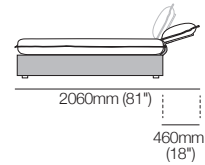

2-Seater or Chaise – WeatherWeave with Sun Lounge Brackets Side View (shown without Bolster Arms)

Sun Lounge Brackets For Reclining Back into Sun Lounge Position