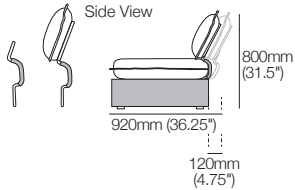

K I N G

DT2024203

kingliving.com

Delta Coast Outdoor

Delta Coast Outdoor

Back Bracket (Dual-positioning)

Back: Standard Position For Standard Seat

Back: Deep Position For Deep Seat

Standard:
920mm
(36.25")

Deep:
1010mm
(39.75")

Standard:
1720mm
(67.75")

Deep:
1810mm
(71.25")

Bolster Arm 780 with Bolster Brackets

2-Seater – WeatherWeave Armless Front View | Side View

2-Seater – WeatherWeave With Bolster Arms Front View