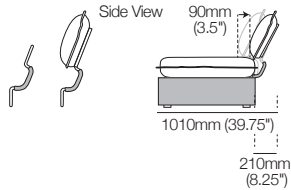

K I N G

DT2024203

kingliving.com

Delta Coast Outdoor

Delta Coast Outdoor

Back Bracket (Dual-positioning)

Back: Standard Position For Standard Seat

Back: Deep Position For Deep Seat

Standard:
920mm
(36.25")

Deep:
1010mm
(39.75")

Standard:
1720mm
(67.75")

Deep:
1810mm
(71.25")

Bolster Arm 780 with Bolster Brackets

2-Seater – WeatherWeave Armless Front View | Side View

2-Seater – WeatherWeave With Bolster Arms Front View