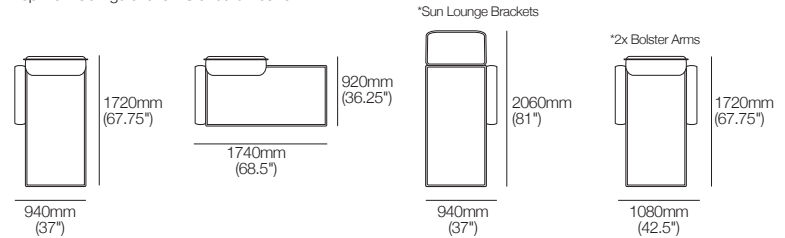

Standard:
920mm
(36.25")

Deep:
1010mm
(39.75")

Standard:
1720mm
(67.75")

Deep:
1810mm
(71.25")

Bolster Arm 780 with Bolster Brackets

2-Seater – WeatherWeave Armless Front View | Side View

2-Seater – WeatherWeave With Bolster Arms Front View

2-Seater or Chaise – WeatherWeave with Sun Lounge Brackets Side View (shown without Bolster Arms)

Sun Lounge Brackets For Reclining Back into Sun Lounge Position

Delta Coast Outdoor

Package: Delta Coast Outdoor 2-Seater with Arms – WeatherWeave

Top View Configurations – Standard Position

Package: Delta Coast Outdoor Chaise – WeatherWeave

Top View Configurations – Standard Position

Package: Delta Coast Outdoor 3-Seater with Chaise (Package 1) – WeatherWeave

Top View Configurations – Standard Position