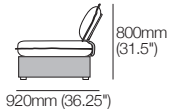

Standard:
920mm
(36.25")

Deep:
1010mm
(39.75")

Standard:
1720mm
(67.75")

Deep:
1810mm
(71.25")

Bolster Arm 780 with Bolster Brackets

2-Seater – WeatherWeave Armless Front View | Side View

2-Seater – WeatherWeave With Bolster Arms Front View