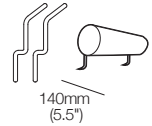

Standard:
920mm
(36.25")

Deep:
1010mm
(39.75")

Standard:
1720mm
(67.75")

Deep:
1810mm
(71.25")

Bolster Arm 780 with Bolster Brackets

2-Seater – WeatherWeave Armless Front View | Side View

2-Seater – WeatherWeave With Bolster Arms Front View