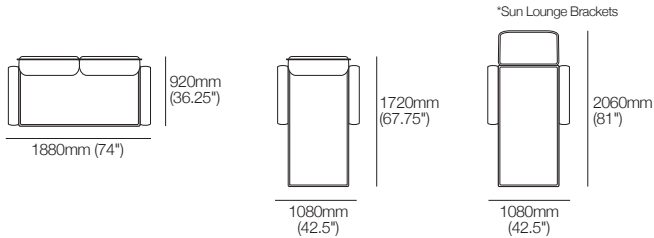

Standard:
920mm
(36.25")

Deep:
1010mm
(39.75")

Standard:
1720mm
(67.75")

Deep:
1810mm
(71.25")

Bolster Arm 780 with Bolster Brackets

2-Seater – WeatherWeave Armless Front View | Side View

2-Seater – WeatherWeave With Bolster Arms Front View

2-Seater or Chaise – WeatherWeave with Sun Lounge Brackets Side View (shown without Bolster Arms)

Sun Lounge Brackets For Reclining Back into Sun Lounge Position

Delta Coast Outdoor

Package: Delta Coast Outdoor 2-Seater with Arms – WeatherWeave

Top View Configurations – Standard Position

Package: Delta Coast Outdoor Chaise – WeatherWeave

Top View Configurations – Standard Position

Package: Delta Coast Outdoor 3-Seater with Chaise (Package 1) – WeatherWeave

Top View Configurations – Standard Position