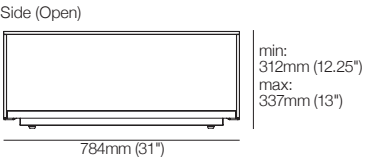

Glass Table with Marble 780x780
Base: Marble or Travertine