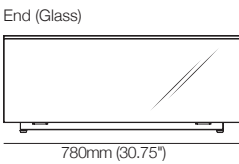

Glass Table with Marble 1200x780
Base: Marble or Travertine

Effective July 2024. Tables available in selected glass options. Bases available in selected marble or travertine options. King Living has a policy of continuous improvement, changes to products and specifications may be made without prior notice. Images and drawings are representative of design only. Accessories not included.