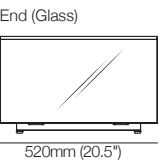

Glass Occasional Tables

(Glass with Marble or Travertine)

Glass Table with Marble 780x520
Base: Marble or Travertine