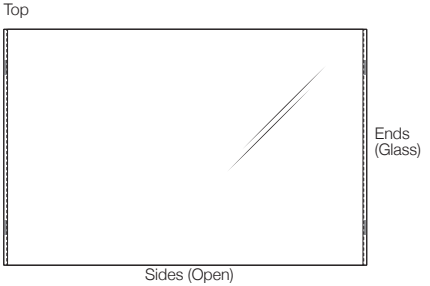

Glass Table with Marble 1200x780
Base: Marble or Travertine

Effective July 2024. Tables available in selected glass options. Bases available in selected marble or travertine options. King Living has a policy of continuous improvement, changes to products and specifications may be made without prior notice. Images and drawings are representative of design only. Accessories not included.