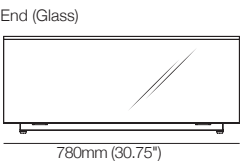

Glass Table with Marble 780x780
Base: Marble or Travertine