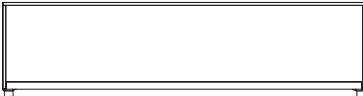

Base: Timber Finish

Top

Ends
(Glass)

Sides (Open)

Glass Table with Timber 1200x780

Base: Timber Finish

Top

Ends
(Glass)

Sides (Open)

Cube Ottoman

Top

520
(20.5")

520mm (20.5")

Side (Open)

min:
312mm (12.25")
max:
337mm (13")

784mm (31")

Side (Open)

min:
312mm (12.25")
max:
337mm (13")

784mm (31")

Side (Open)

min:
312mm (12.25")
max:
337mm (13")

1204mm (47.5")

Sidemm (Leather Stitching Detail)

335
(13.25")

End (Glass)

520mm (20.5")

End (Glass)

780mm (30.75")

End (Glass)

780mm (30.75")

Effective July 2024. Tables available in selected glass options. Bases available in selected marble or travertine options. King Living has a policy of continuous improvement, changes to products and specifications may be made without prior notice. Images and drawings are representative of design only. Accessories not included.