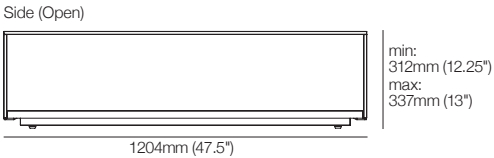

Glass Table with Marble 1200x780
Base: Marble or Travertine

Effective July 2024. Tables available in selected glass options. Bases available in selected marble or travertine options. King Living has a policy of continuous improvement, changes to products and specifications may be made without prior notice. Images and drawings are representative of design only. Accessories not included.