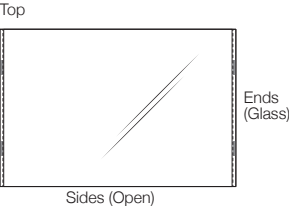

K I N G

DT2020090-V6

kingliving.com

Jasper
Occasional Tables | Ottoman

Glass Occasional Tables

(Glass with Marble or Travertine)

Glass Table with Marble 780x520
Base: Marble or Travertine

Glass Table with Marble 780x780
Base: Marble or Travertine

Base: Timber Finish

Top

Ends
(Glass)

Sides (Open)

Glass Table with Timber 1200x780

Base: Timber Finish

Top

Ends
(Glass)

Sides (Open)

Cube Ottoman

Top

520
(20.5")

520mm (20.5")

Side (Open)

min:
312mm (12.25")
max:
337mm (13")

784mm (31")

Side (Open)

min:
312mm (12.25")
max:
337mm (13")

784mm (31")

Side (Open)

min:
312mm (12.25")
max:
337mm (13")

1204mm (47.5")

Sidemm (Leather Stitching Detail)

335
(13.25")