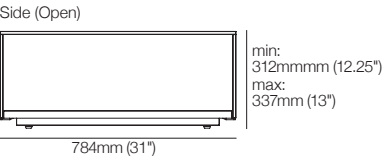

Glass Occasional Tables

(Glass with Marble or Travertine)

Glass Table with Marble 780x520
Base: Marble or Travertine