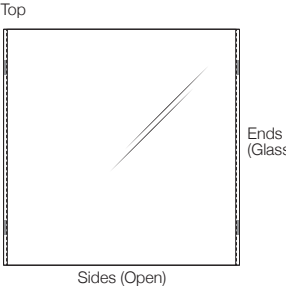

K I N G

DT2020090-V6

kingliving.com

Jasper
Occasional Tables | Ottoman

Glass Occasional Tables

(Glass with Marble or Travertine)

Glass Table with Marble 780x520
Base: Marble or Travertine

Glass Table with Marble 780x780
Base: Marble or Travertine

Base: Timber Finish

Top

Ends
(Glass)

Sides (Open)

Glass Table with Timber 1200x780

Base: Timber Finish

Top

Ends
(Glass)

Sides (Open)

Cube Ottoman

Top

520
(20.5")

520mm (20.5")

Side (Open)

min:
312mm (12.25")
max:
337mm (13")

784mm (31")

Side (Open)

min:
312mm (12.25")
max:
337mm (13")

784mm (31")

Side (Open)

min:
312mm (12.25")
max:
337mm (13")

1204mm (47.5")

Sidemm (Leather Stitching Detail)

335
(13.25")